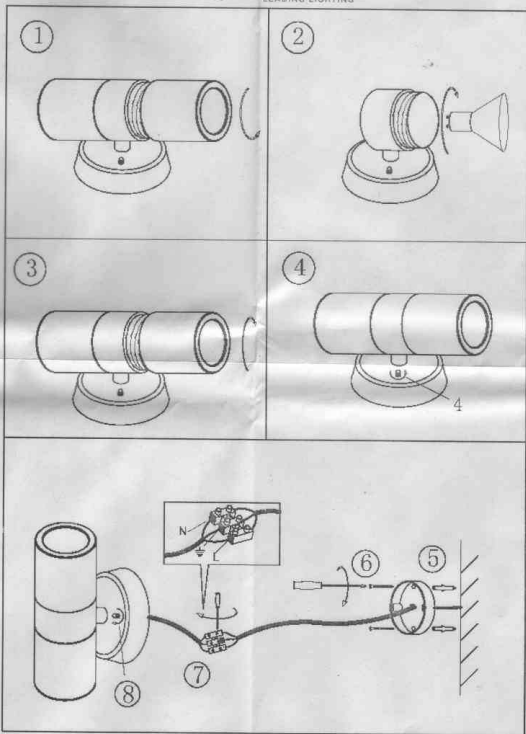

# ELD

LEADING LIGHTING

ITEM NO.: WALL2, WALL2-BK  
220-240V 50Hz  
GU10 MAX 35W  
IP44